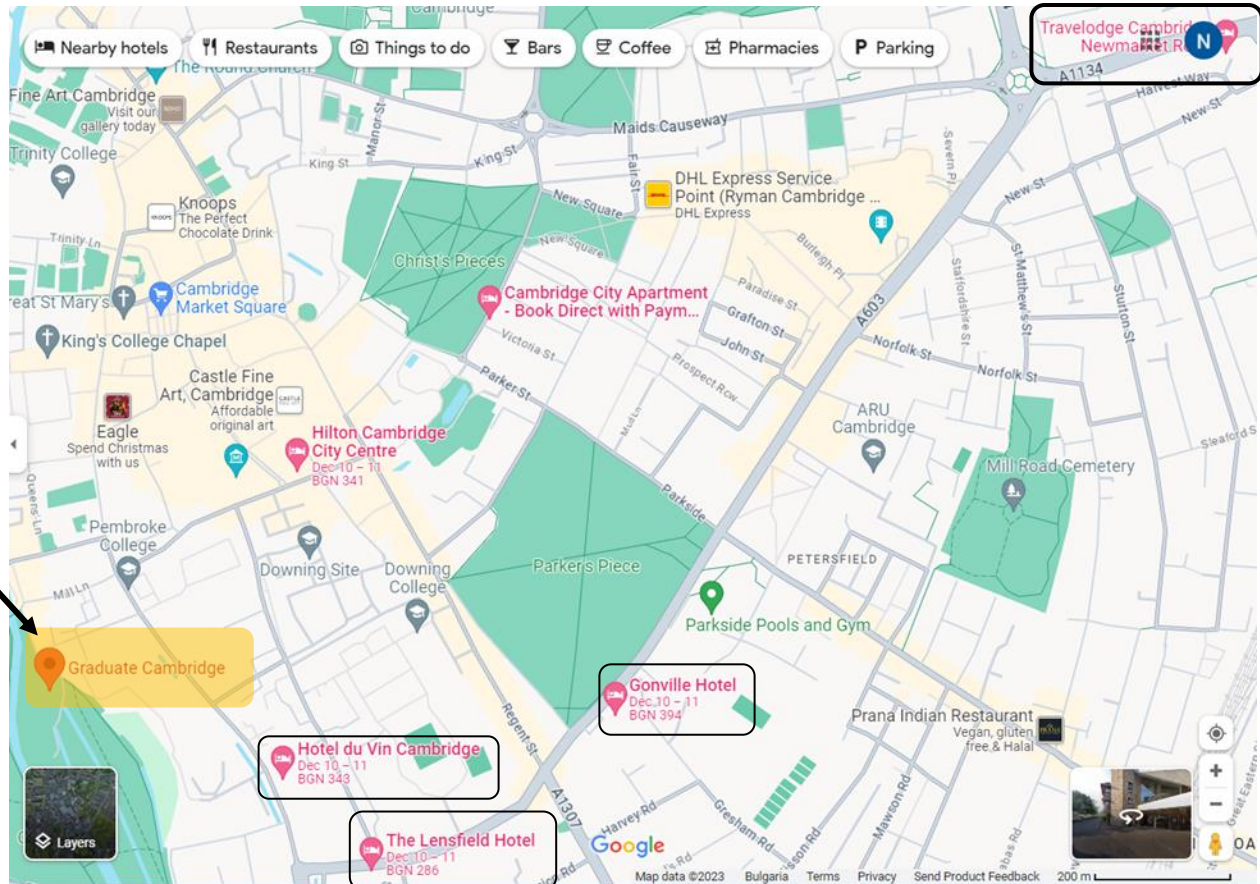

Св. Иван Рилски СЦ - Кеймбридж

МЯСТО:

Форумът ще се проведе в Graduate hotel.

<https://graduatehotels.com/cambridge/>

БЛИЗКИ ХОТЕЛИ ЗА НАСТАНЯВАНЕ:

Graduate hotel

<https://graduatehotels.com/cambridge/>

Gonville hotel

<https://www.gonvillehotel.co.uk/>

Hotel du Vin

<https://www.hotelduvin.com/>

Traveloge New Market Road Cambridge (*най-добра цена*)

<https://www.travelodge.co.uk/uk/cambridgeshire/cambridge/index.html>